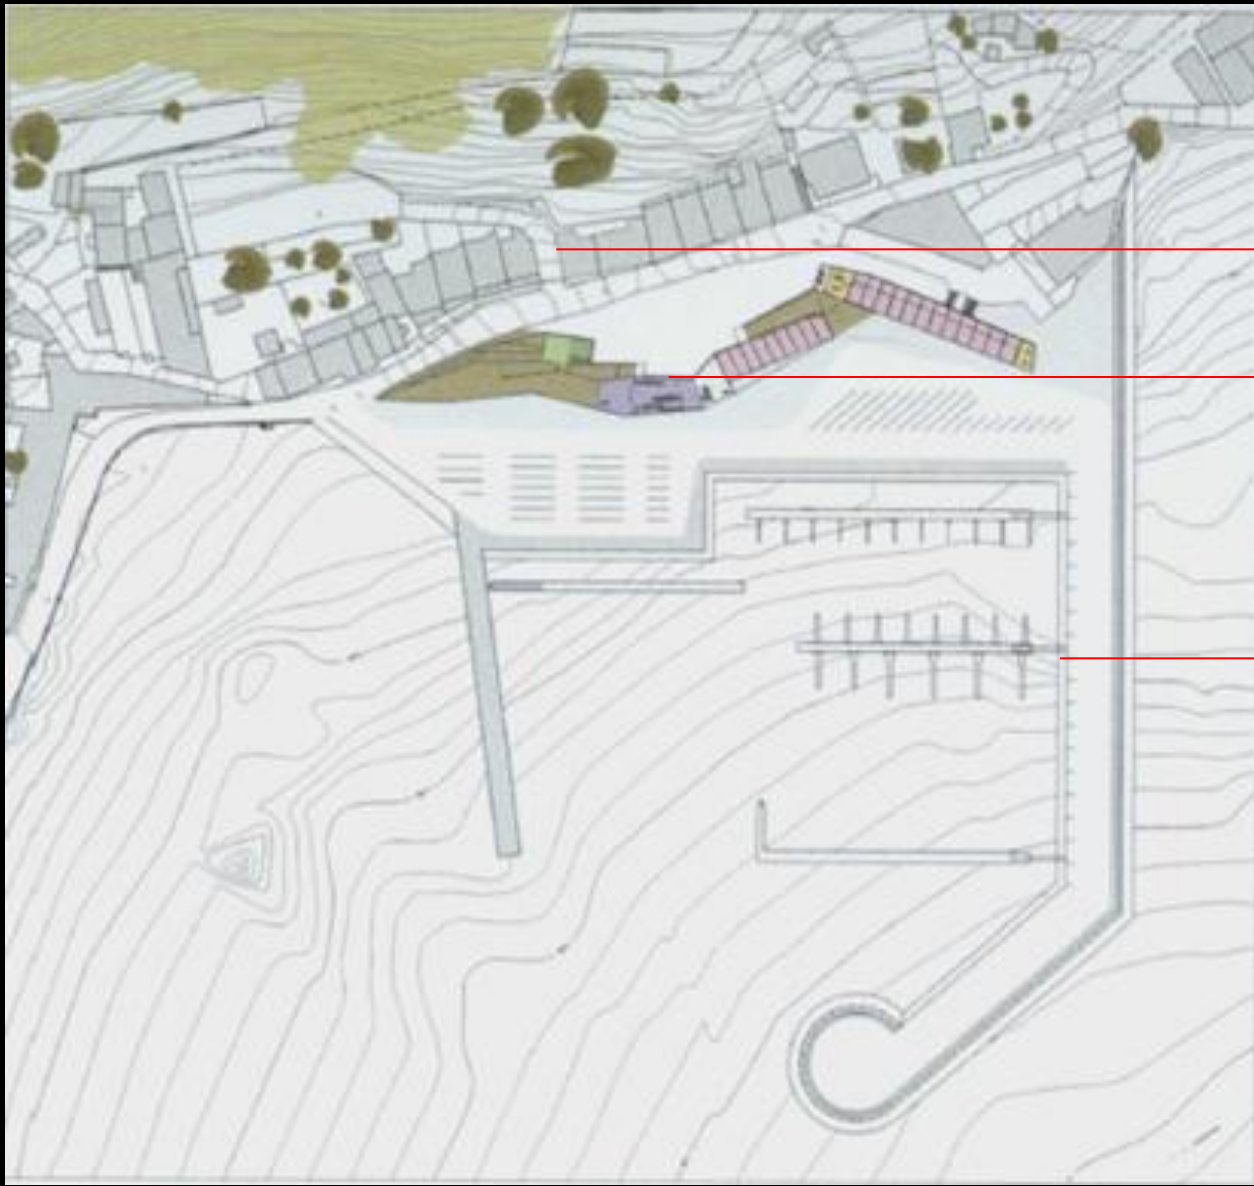

A scenic view of Beluso Harbour in Croatia, featuring a large marina filled with numerous boats, a modern waterfront building with a glass facade, and a hillside with residential houses in the background under a clear blue sky.

“世界建筑与城市设计人”
奖得主

地形特征：

· 背靠山，正面海

· 形态生成与地形有关，顺势生成

已有的棚屋

海港建筑的大体轮廓

已有的港口

根据已有的棚屋及港口轮廓，生成了简单的几何图形