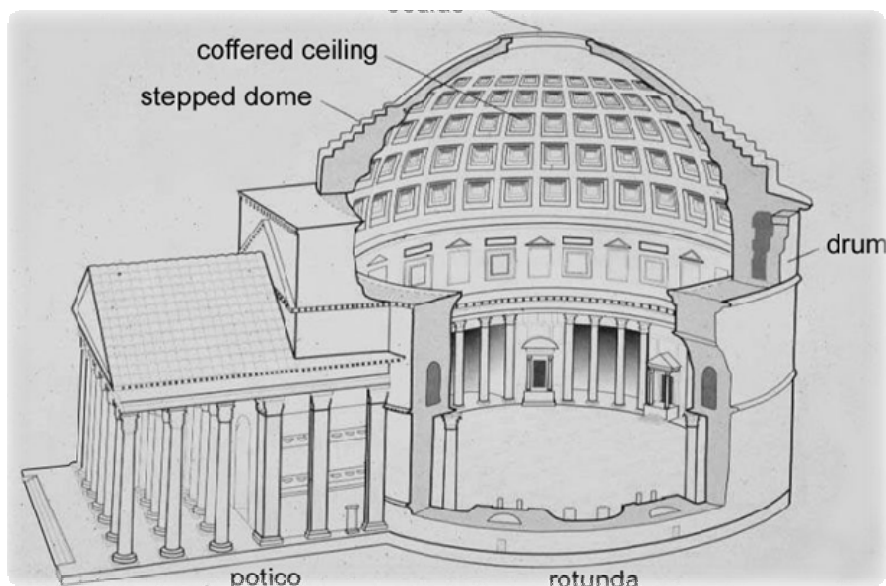

Roman Pantheon (罗马万神庙)