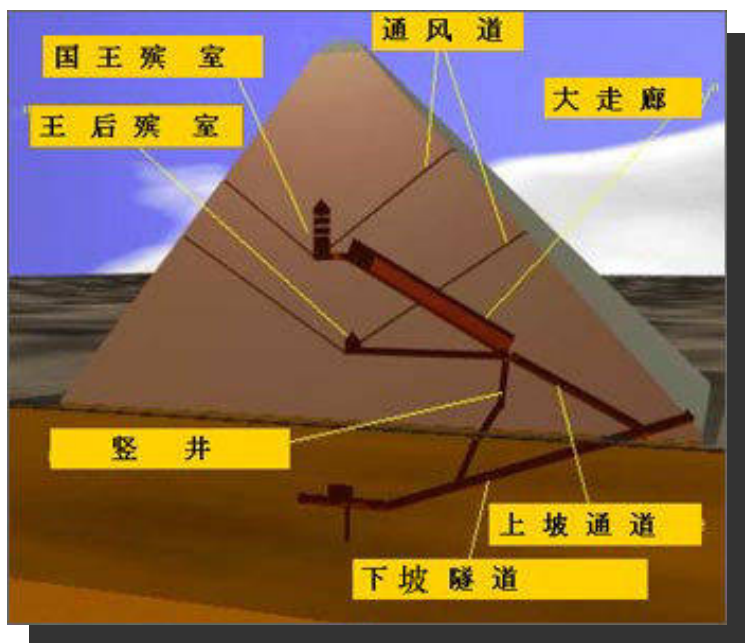

## **Bruder klaus field chapel ( II )**

**Designed by Peter Zumthor**

**Members: Liuyeqing \ Sunchong**

**Totally speaking: he met the requirement of the function of the building perfectly, by the design of light、material、space and the method of building。**

# Pyramid (埃及金字塔)